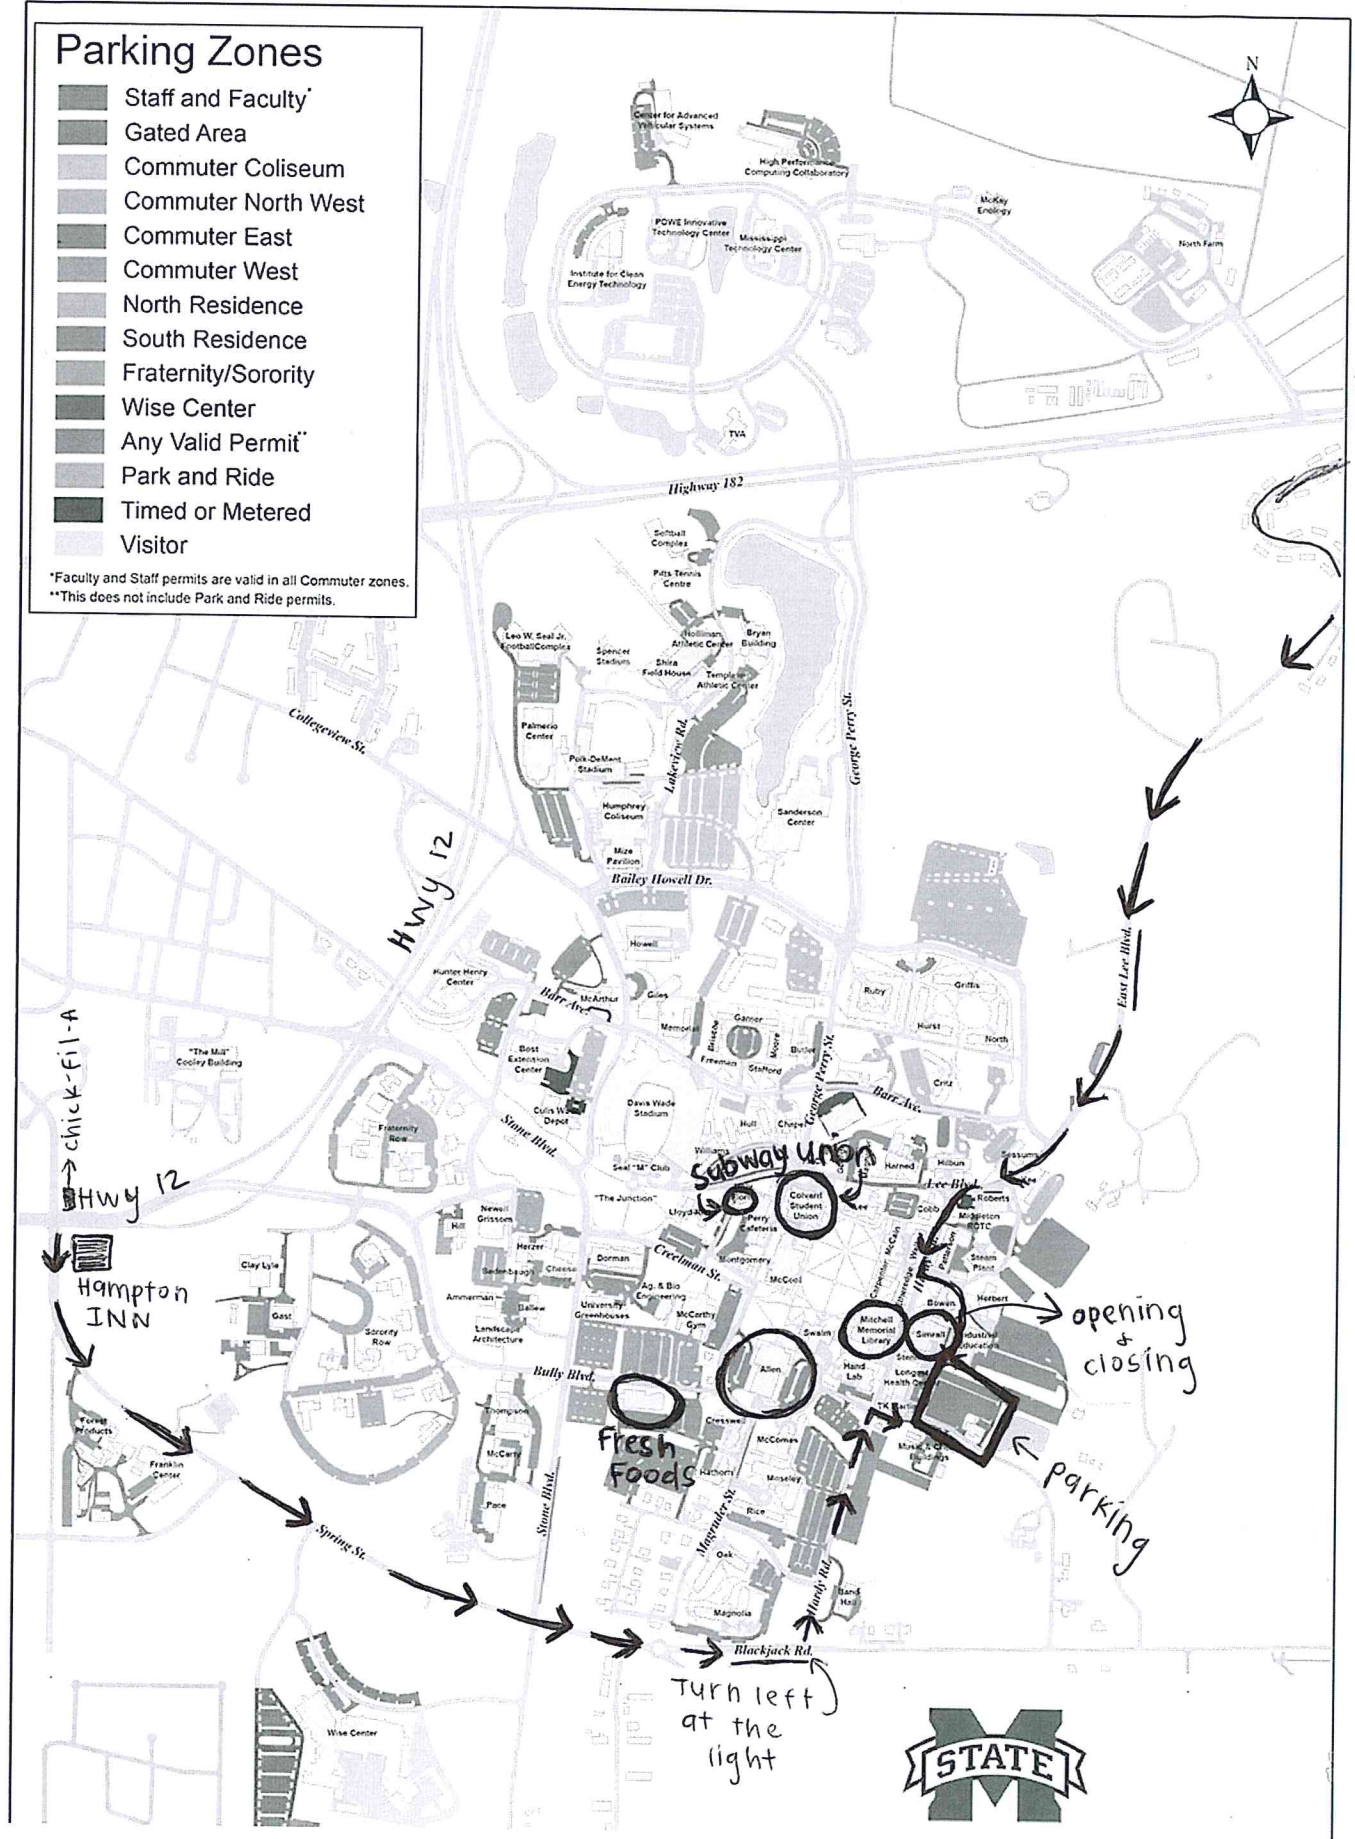

Parking Zones

-  Staff and Faculty
-  Gated Area
-  Commuter Coliseum
-  Commuter North West
-  Commuter East
-  Commuter West
-  North Residence
-  South Residence
-  Fraternity/Sorority
-  Wise Center
-  Any Valid Permit
-  Park and Ride
-  Timed or Metered
-  Visitor

*Faculty and Staff permits are valid in all Commuter zones.
 **This does not include Park and Ride permits.

From 182

From Hwy 12

chick-fil-a

Hampton INN

Fresh Foods

Subway Union

opening & closing

parking

Turn left at the light